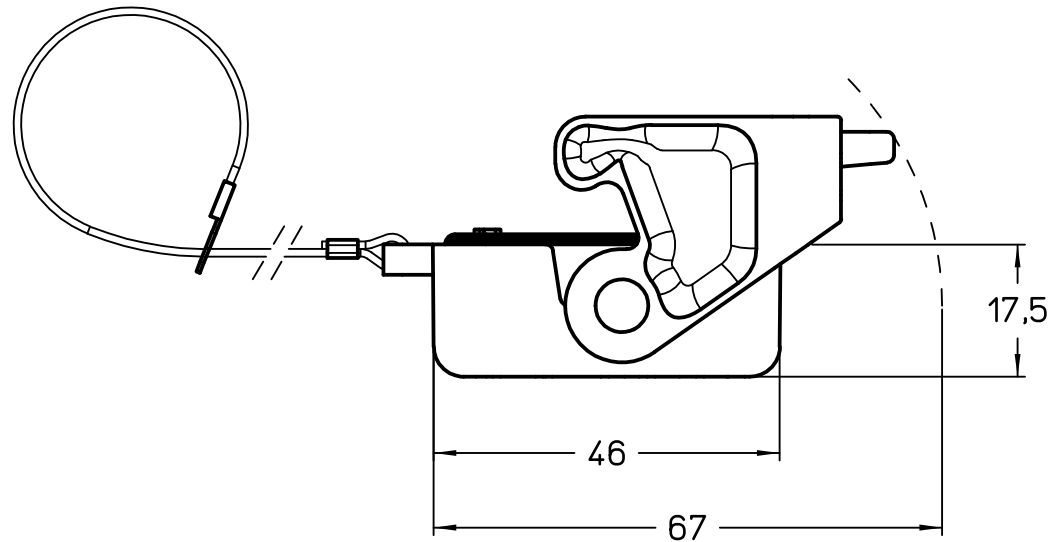

1

2

3

	Dimensions in mm
Original Size A4	
Date 06/11/23	
Sign. G. Renna	

Simplified representation with dimensions without tolerance

TCHC 06 LG
Insulating cover, size "44.27", with 1 lever, with loop - T-Type

Scale
1:1

1

2

3