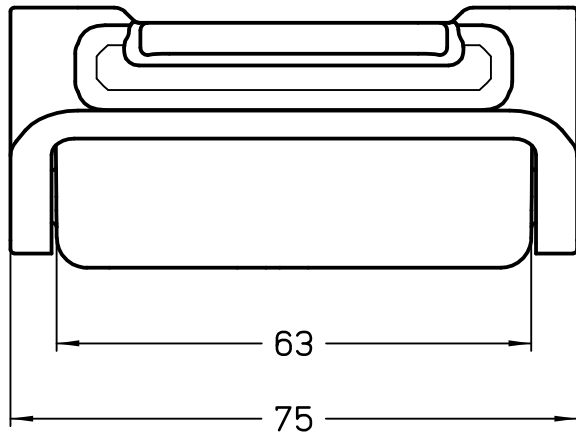

1

2

3

	Dimensions in mm
Original Size A4	
Date 06/11/23	
Sign. G. Renna	

Simplified representation with dimensions without tolerance

TCHC 06 LG
Insulating cover, size "44.27", with 1 lever, with loop - T-Type

Scale
1:1

1

2

3